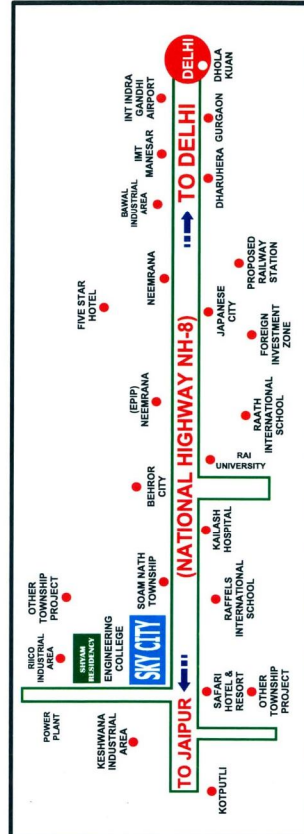

# SKY CITY LAYOUT PLAN

**SHYAM RESIDENCY**

Call more Info:- 9812351123 ,7065551123

**MAIN ENTRY ROAD KESHWANA INDUSTRIAL AREA**

**N.H. NO. 08. TO DELHI**

**TO JAIPUR**

**MANGLAM SAFARI HOTEL.**