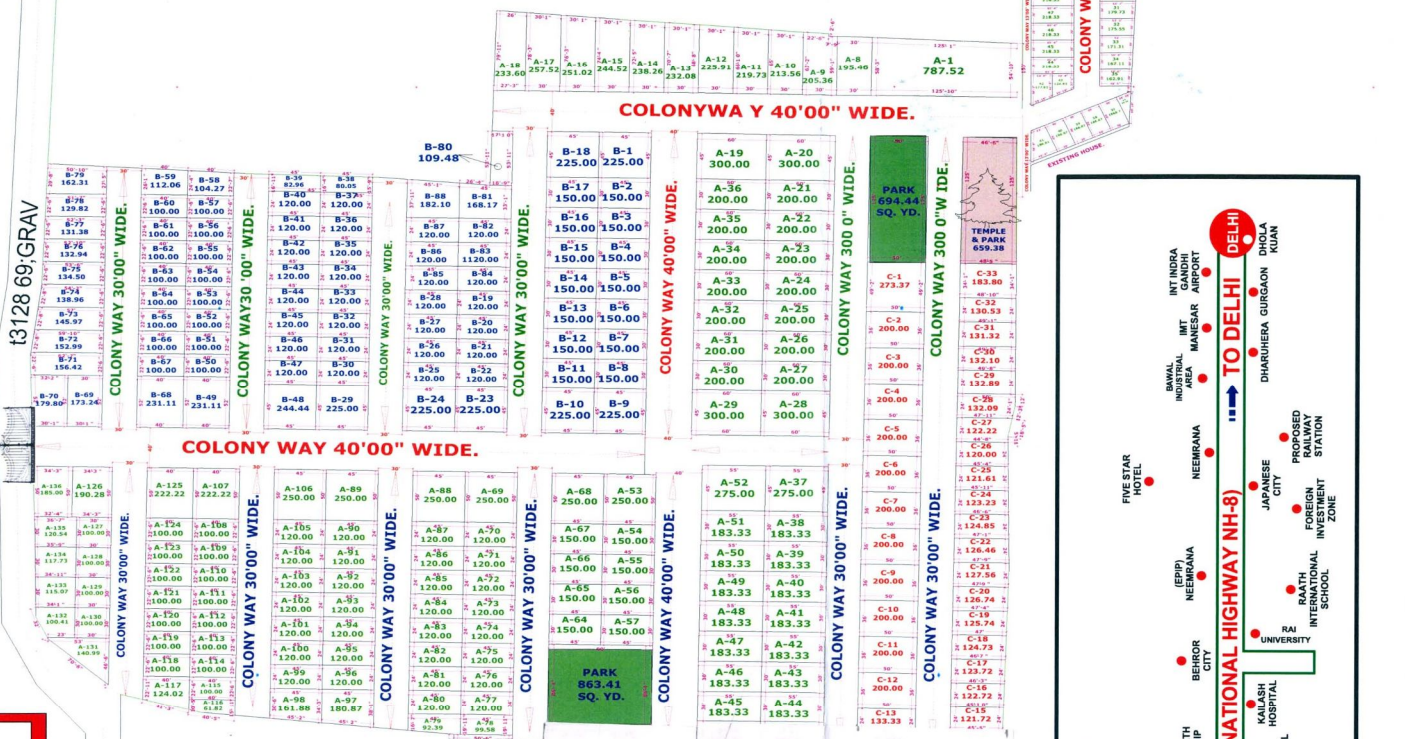

# SKY CITY LAYOUT PLAN

**SHYAM RESIDENCY**

Call more Info:- 9812351123 ,7065551123

**MAIN ENTRY ROAD KESHWANA INDUSTRIAL AREA**

**N.H. NO. 08. TO DELHI**

**TO JAIPUR**

**MANGLAM SAFARI HOTEL.**